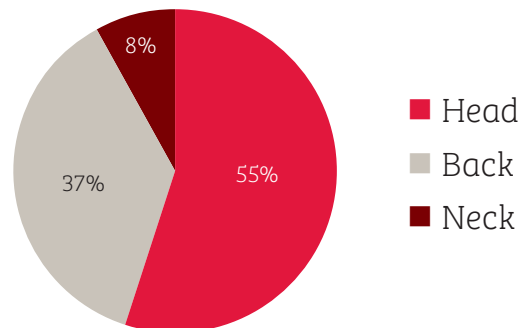

Lely Luna Cow brush

Optimal cow comfort

www.lely.com

Why cows groom

Grooming is natural behavior and it removes itchy spots on cows' skin. It is shown that cows mostly groom hard or difficult-to-reach places like head, back (tail) and neck. Normally in a barn, cows groom on concrete walls and sharp edges, which can be dangerous. Therefore it is important that cows have a safe place to groom. A cow brush is a perfect tool for cows to satisfy their grooming needs. It is safe, helps to reduce stress and keeps the coat clean. Research has shown that with the brush, cows are grooming three times more and six times longer than without.

Figure 1. From research Georg; Totschek, 2001

+ 1kg/day

Grooming at a brush also helps to increase milk production. Reason – less stress. More relaxed and active cows walk more, visiting the feed fence more frequently which results in higher feed intake.

- 0.91%

Another benefit of the cow brush is fewer mastitis cases. There are several hypotheses for it, and one of them is when a cow's coat overall is cleaner, including clean back end and tail, it will cause less contamination towards the udder.